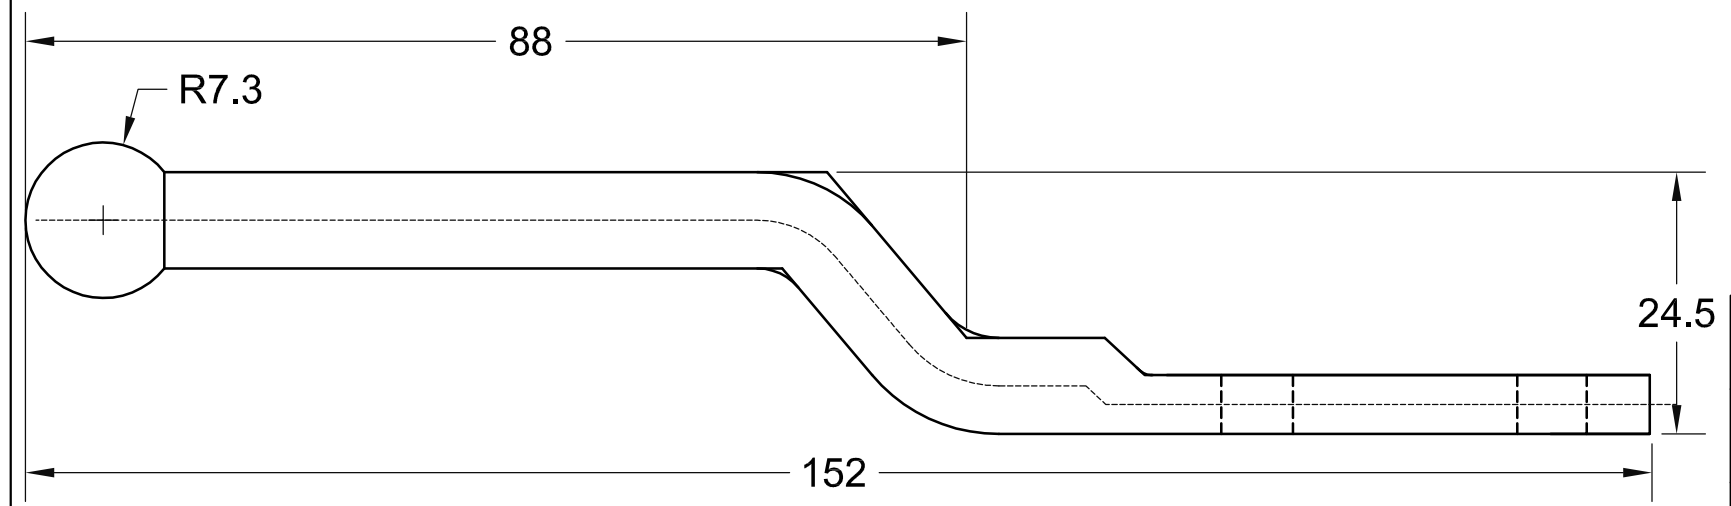

③ T HINGE ASSY 4"

① LEVER DOOR LOCK

② ROD HANDLE

<b>ITEM CODE: MSF011</b>		<b>MAGMA INDUSTRIAL SUPPLY LTD.</b>		
<b>NAME:</b> Self Lock Gate Latch 2" Complete Set W/T Hinge 4"		<b>BC, CANADA</b>		
<b>DATE:</b> 20/02/2018	<b>DRN BY:</b> R.K.	<b>CHECKED BY:</b>	<b>APPROVED BY:</b>	
<b>ALL DIMENSION IN MM</b>	<b>REV. NO.</b> 00	<b>SCALE</b> 1:1		