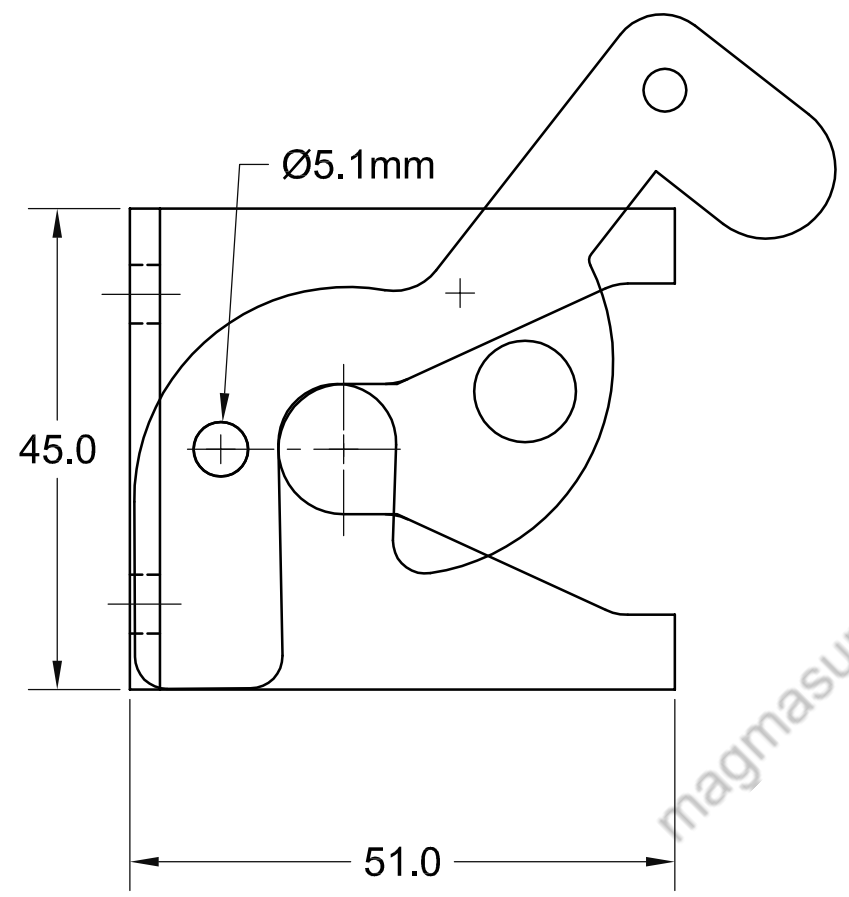

③ T HINGE ASSY 4"

① LEVER DOOR LOCK

② ROD HANDLE

<b>ITEM CODE: MSF011</b>		<b>MAGMA INDUSTRIAL SUPPLY LTD.</b>		
<b>NAME:</b> Self Lock Gate Latch 2" Complete Set W/T Hinge 4"		<b>BC, CANADA</b>		
<b>DATE:</b> 20/02/2018	<b>DRN BY:</b> R.K.	<b>CHECKED BY:</b>	<b>APPROVED BY:</b>	
<b>ALL DIMENSION IN MM</b>	<b>REV. NO.</b> 00	<b>SCALE</b> 1:1		